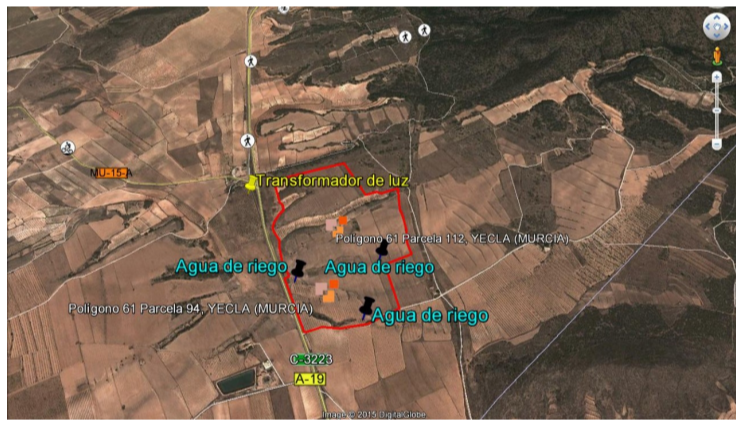

BOLIG ID: MLC-MLSC6749221

Land til salg i Yecla

€623,000

Finca Las Quebradas between Pinoso and Yecla. This expansive property near the Sierra Salinas natural park in Las Quebradas (Yecla) offers an excellent investment opportunity in a peaceful, non-mining area with stunning 360° views. The land covers a total of 407,580 m², including 82,803 m² of almond plantation, 5,589 m² of olive trees, 5,594 m² of...