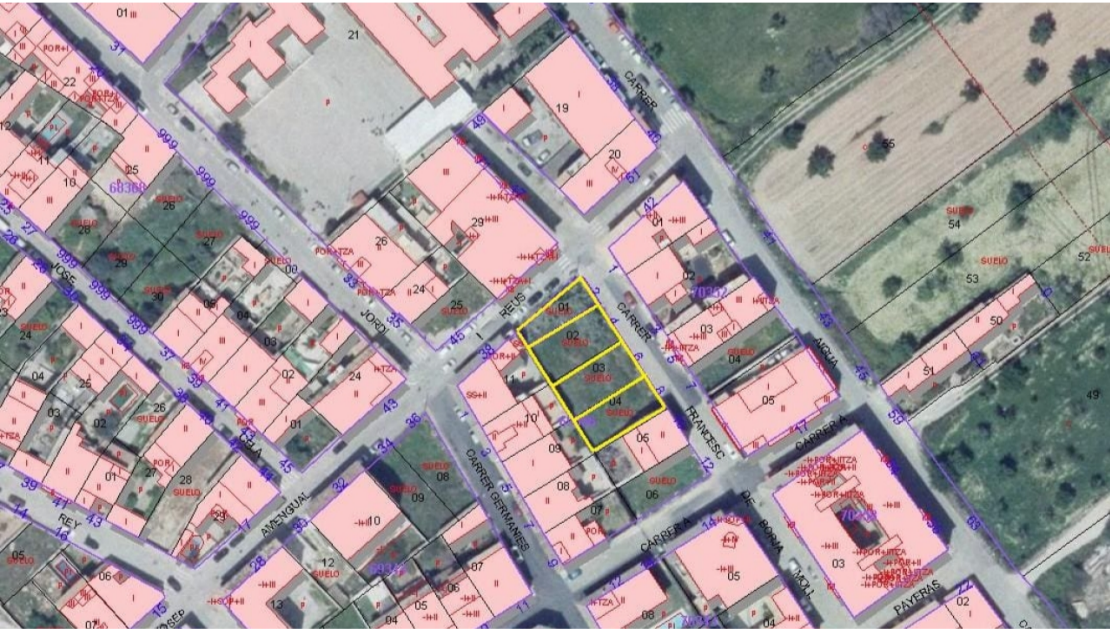

## Land til salg i Binissalem

€652,000

Residential construction permit with an approved project for sale in Binissalem with eight apartments, garage and commercial outlet. Located on the edge of the historic centre of the village, and only a few minutes' walk from all of the amenities of the village. This group of plots with a granted subdivision permit has an approved preliminary...