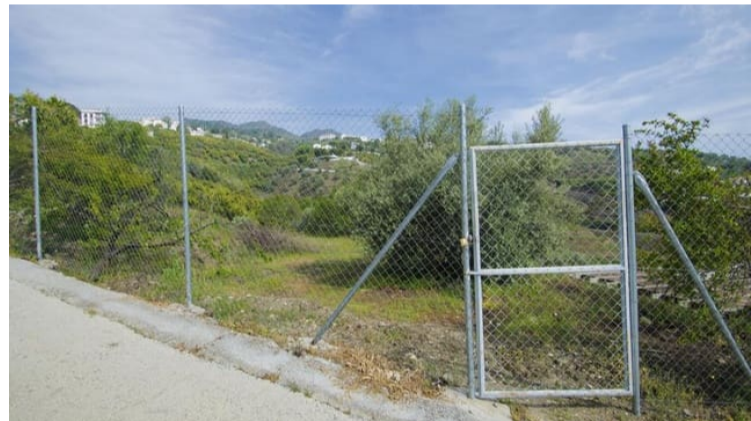

## Landhus til salg i Canillas de Albaida

€50,000

A plot measuring approx 2.030 sq.m within a few minutes walking from the main square of Canillas de Albaida. The land is accessible by a short concrete drive from the main road to this beautiful village. The land is planted with many fruit trees. Mains water and electricity are close by and could be easily connected. A wonderful opportunity to buy...