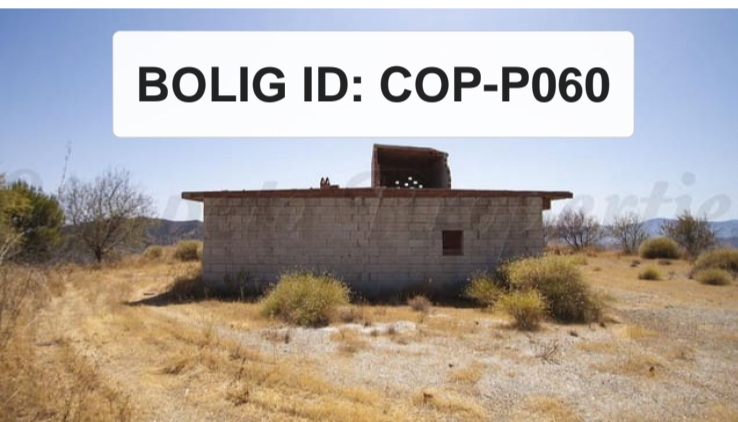

BOLIG ID: COP-P060

Land til salg i Sedella

€195,000

This large plot of app 37,900 sqm is situated within ten minutes drive of the village of Sedella and has many trees. There is a building on the land of app. 200 sqm with stable area. There are lovely views from the property of the mountain ranges and verdant countryside. The coast is within 25 minutes drive and Málaga airport is about an hour away...